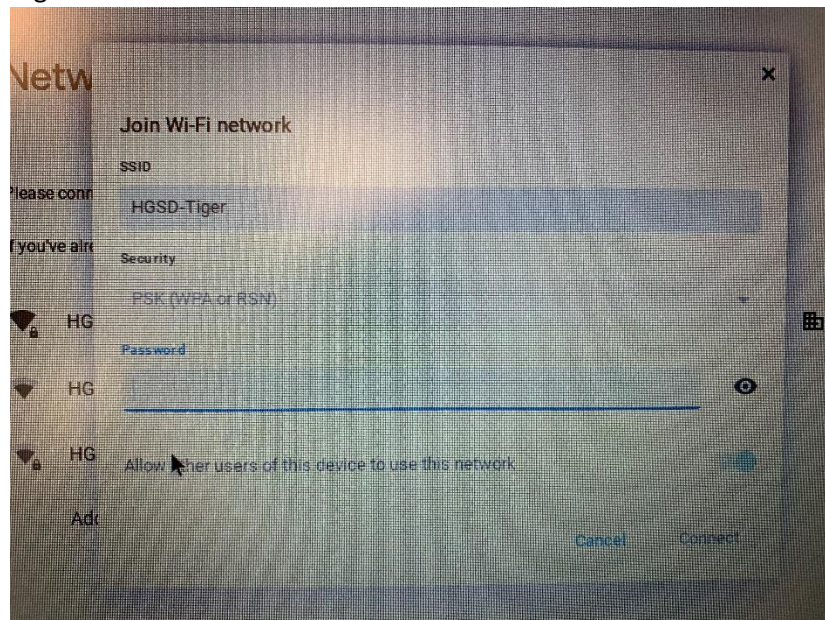

- 2) We're going to use HGSD-Tiger as our example home W-Fi. After clicking on that, you should see this screen to sign in:

- 3) After entering the password, your Chromebook will connect, and you should see the regular Chromebook sign-in screen.