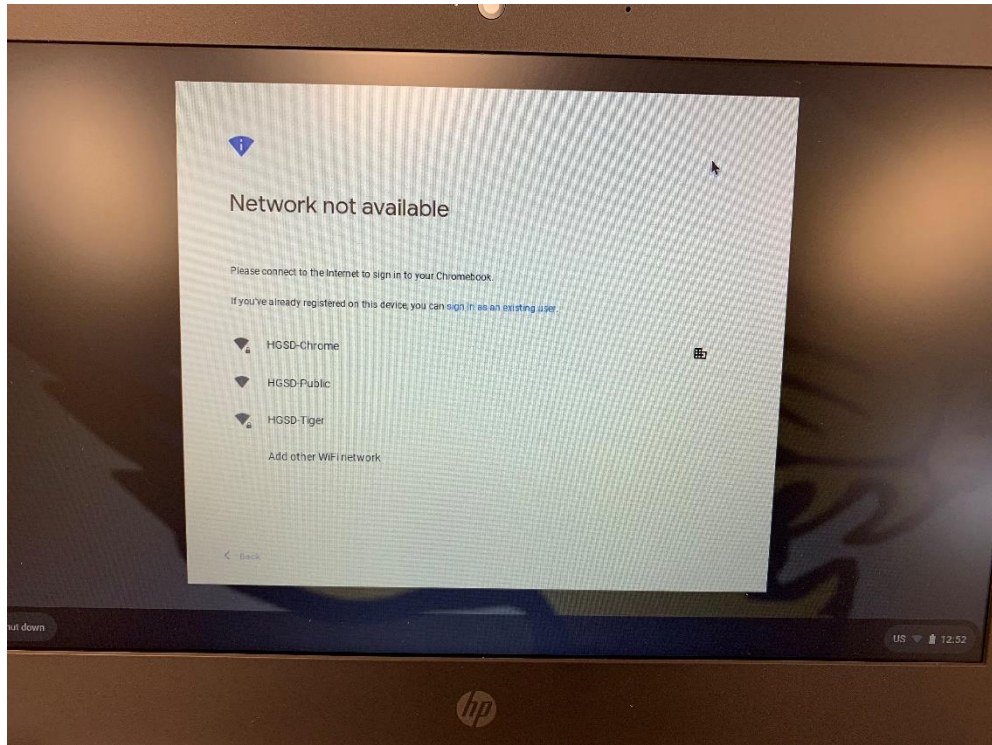

- 2) We're going to use HGSD-Tiger as our example home W-Fi. After clicking on that, you should see this screen to sign in:

- 3) After entering the password, your Chromebook will connect, and you should see the regular Chromebook sign-in screen.